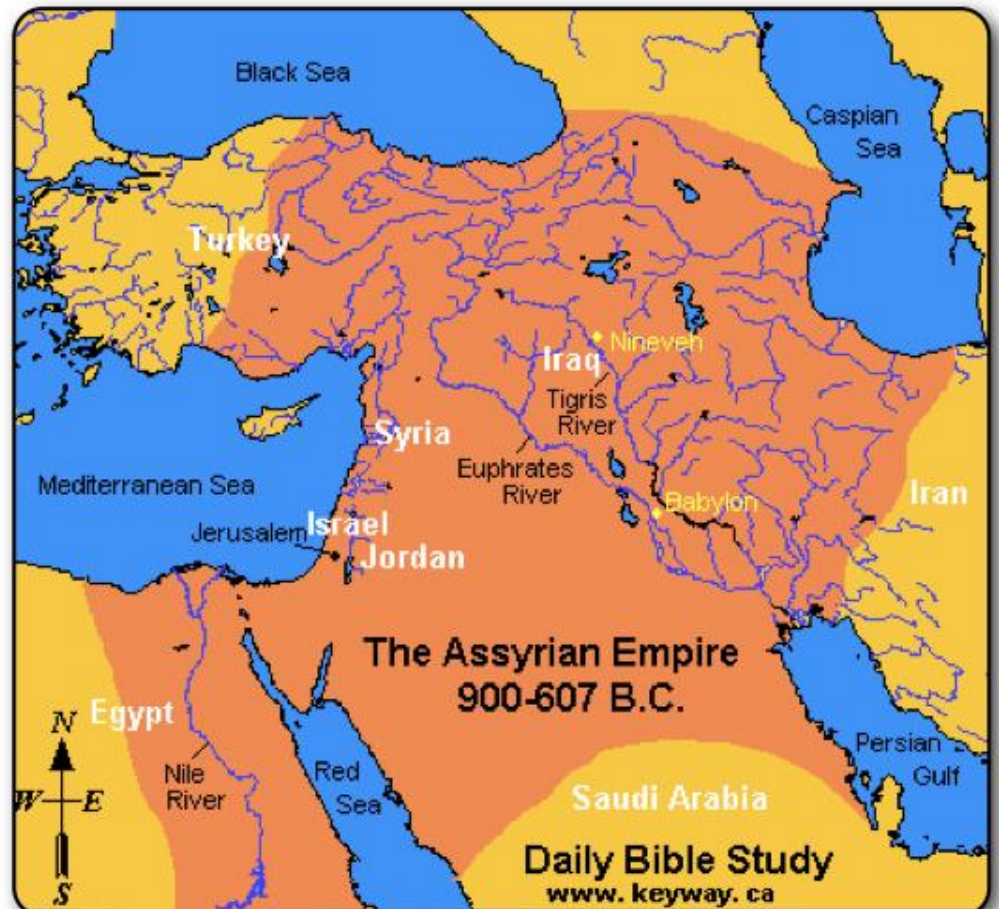

Getting To Know The Minor Prophets

Nahum

Nahum

- 721 B.C. - Israel is taken captive by Assyrians - the war machine
- 612 B.C. - Nineveh fell at the hands of the Babylonians, Medes, & Scythians
- The date of this recorded prophecy dates sometime between 650 B.C. and 612 B.C.

Major Lessons

Major Lessons

**God Rules in
the Kingdoms of Men**

Major Lessons

**God Rules in
the Kingdoms of Men**

**God is a Stronghold in
the Time of Trouble**

Major Lessons

**God Rules in
the Kingdoms of Men**

**God is a Stronghold in
the Time of Trouble**

**There Are No Strongholds Secure
From the Vengeance of God**

Getting To Know The Minor Prophets

Nahum